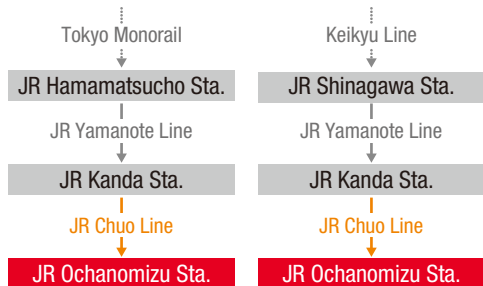

Access to the venue

Kanda Myoujin Hall

- JR Line Ochanomizu Sta.
- Subway Marunouchi Line Ochanomizu Sta.
- Subway Chiyoda Line Shin-Ochanomizu Sta.

From Haneda Airport

From Narita Airport

Location

· Area Map – Ochanomizu

· Kanda Myoujin precinct

Staircases to the entrance

2nd floor of Edocco Bldg.
Kanda Myoujin Hall

Floormap

Edocco Building Floor Map

The conference venue, Kanda Myoujin Hall is located on the 2nd floor of Edocco building.
You can access the 2nd floor by staircases outside.