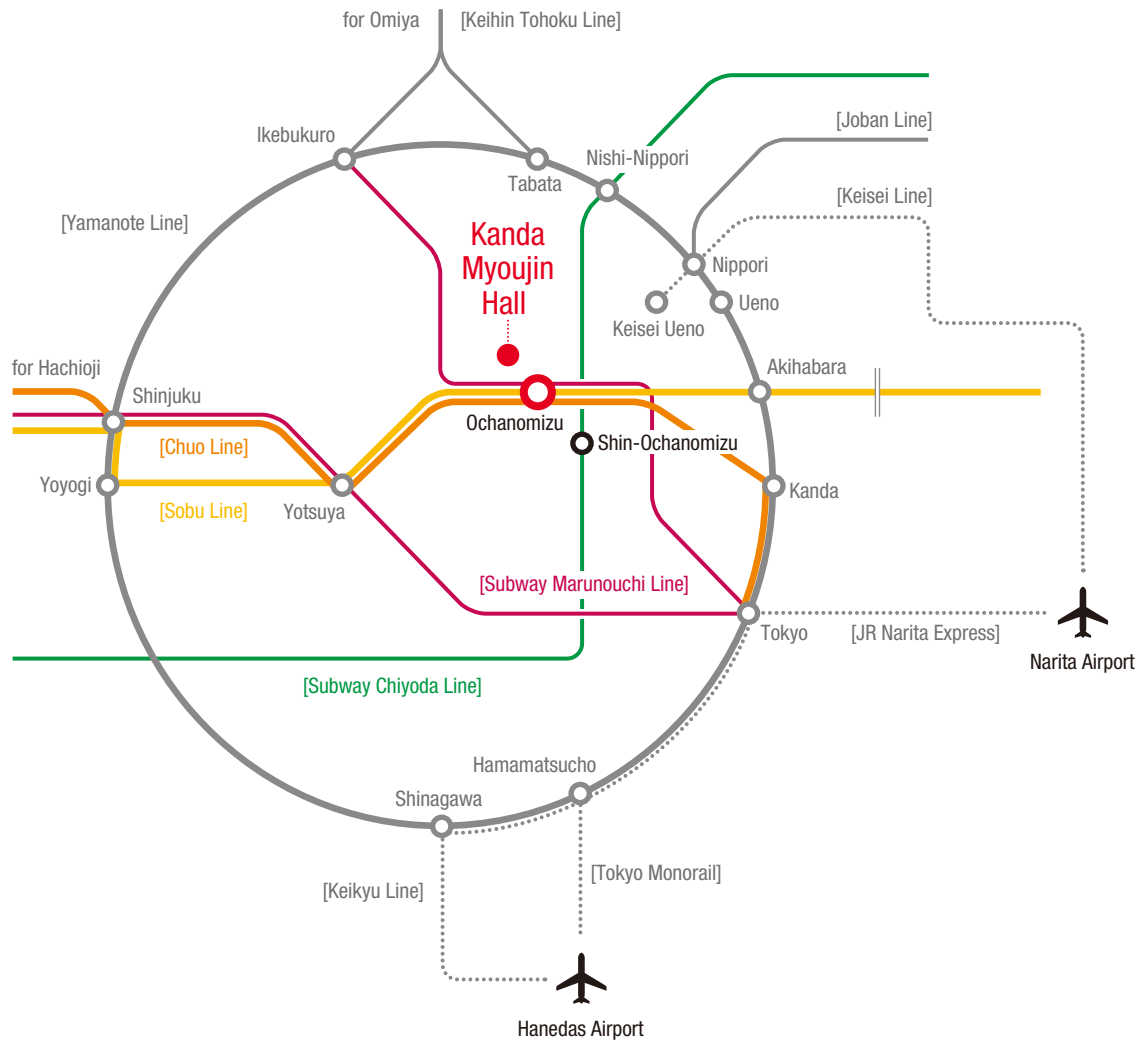

Access to the venue

Kanda Myoujin Hall

- JR Line Ochanomizu Sta.
- Subway Marunouchi Line Ochanomizu Sta.
- Subway Chiyoda Line Shin-Ochanomizu Sta.

From Haneda Airport

From Narita Airport

Location

· Area Map – Ochanomizu

· Kanda Myoujin precinct

Staircases to the entrance

2nd floor of Edocco Bldg.
Kanda Myoujin Hall

Floormap

Edocco Building Floor Map

The conference venue, Kanda Myoujin Hall is located on the 2nd floor of Edocco building.
You can access the 2nd floor by staircases outside.

2nd floor of Edocco Building/ Kanda Myoujin Hall