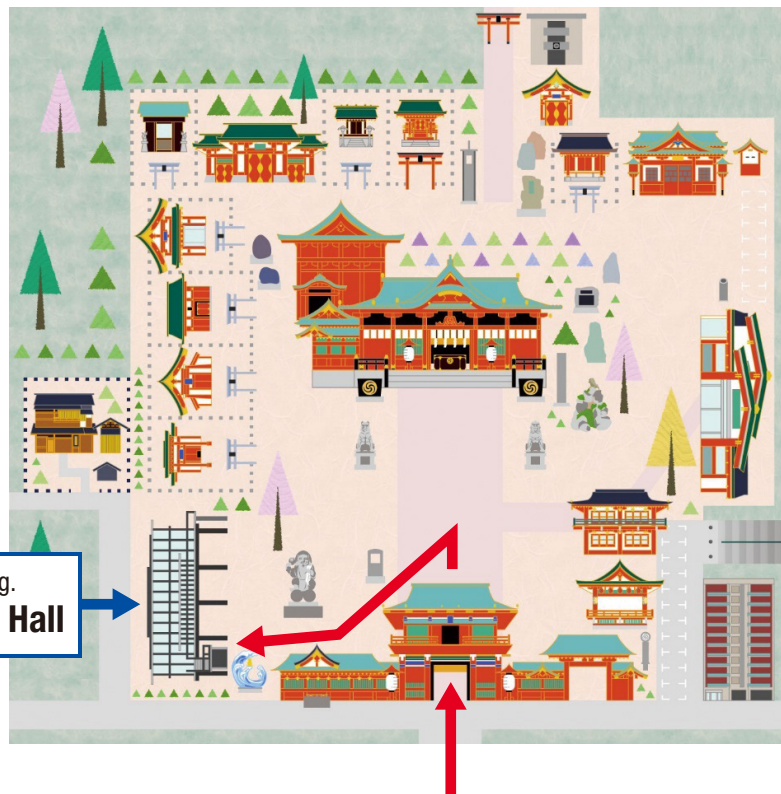

Access to the venue

Kanda Myoujin Hall

- JR Line Ochanomizu Sta.
- Subway Marunouchi Line Ochanomizu Sta.
- Subway Chiyoda Line Shin-Ochanomizu Sta.

From Haneda Airport

From Narita Airport

Location

· Area Map – Ochanomizu

· Kanda Myoujin precinct

Staircases to the entrance

2nd floor of Edocco Bldg.
Kanda Myoujin Hall

Floormap

Edocco Building Floor Map

The conference venue, Kanda Myoujin Hall is located on the 2nd floor of Edocco building.
You can access the 2nd floor by staircases outside.

2nd floor of Edocco Building/ Kanda Myoujin Hall