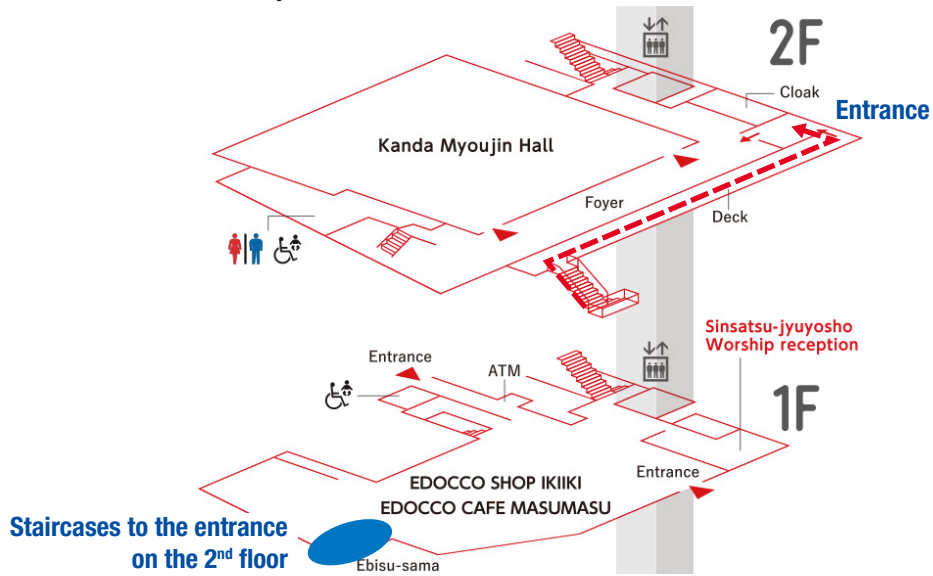

Access to the venue

Kanda Myoujin Hall

- JR Line Ochanomizu Sta.
- Subway Marunouchi Line Ochanomizu Sta.
- Subway Chiyoda Line Shin-Ochanomizu Sta.

From Haneda Airport

From Narita Airport

Location

· Area Map – Ochanomizu

· Kanda Myoujin precinct

Staircases to the entrance

2nd floor of Edocco Bldg.
Kanda Myoujin Hall

Floormap

Edocco Building Floor Map

The conference venue, Kanda Myoujin Hall is located on the 2nd floor of Edocco building.
You can access the 2nd floor by staircases outside.

2nd floor of Edocco Building/ Kanda Myoujin Hall