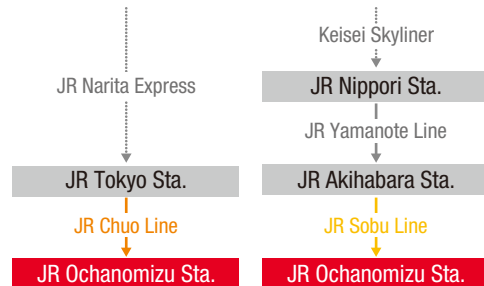

Access to the venue

Kanda Myoujin Hall

- JR Line Ochanomizu Sta.
- Subway Marunouchi Line Ochanomizu Sta.
- Subway Chiyoda Line Shin-Ochanomizu Sta.

From Haneda Airport

From Narita Airport

Location

· Area Map – Ochanomizu

· Kanda Myoujin precinct

Staircases to the entrance

2nd floor of Edocco Bldg.
Kanda Myoujin Hall

Floormap

Edocco Building Floor Map

The conference venue, Kanda Myoujin Hall is located on the 2nd floor of Edocco building.
You can access the 2nd floor by staircases outside.

2nd floor of Edocco Building/ Kanda Myoujin Hall