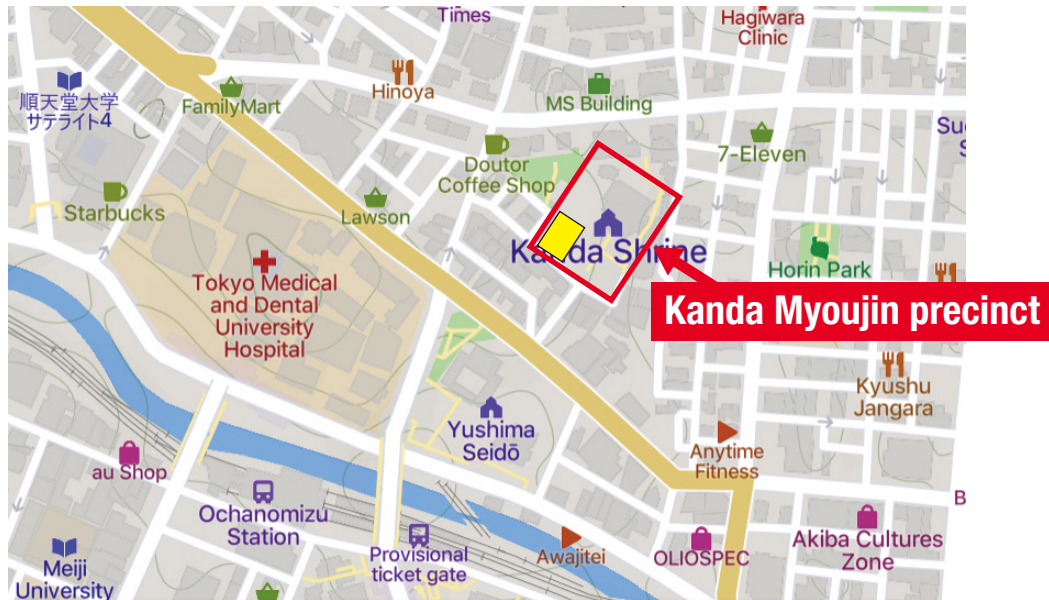

Access to the venue

Kanda Myoujin Hall

- JR Line Ochanomizu Sta.
- Subway Marunouchi Line Ochanomizu Sta.
- Subway Chiyoda Line Shin-Ochanomizu Sta.

From Haneda Airport

From Narita Airport

Location

· Area Map – Ochanomizu

· Kanda Myoujin precinct

Staircases to the entrance

2nd floor of Edocco Bldg.
Kanda Myoujin Hall

Floormap

Edocco Building Floor Map

The conference venue, Kanda Myoujin Hall is located on the 2nd floor of Edocco building.
You can access the 2nd floor by staircases outside.

2nd floor of Edocco Building/ Kanda Myoujin Hall